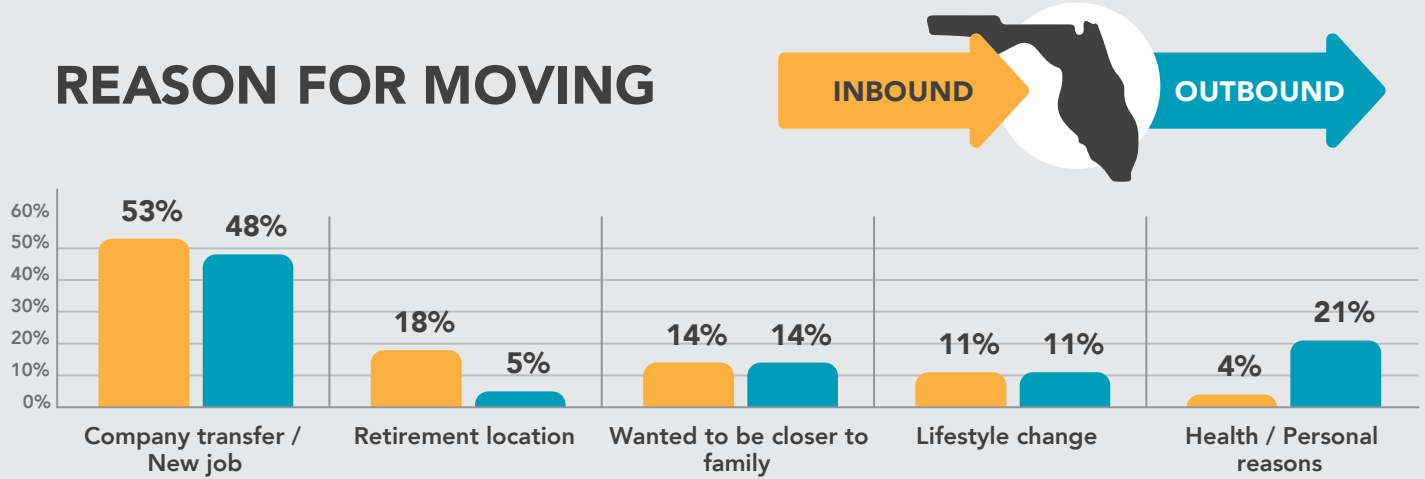

MIAMI & FT. LAUDERDALE

2018 Moves Using Professional Full-Service Movers

REASON FOR MOVING

HEAD OF HOUSEHOLD AGE

18-34 35-44 45-54 55-64 65-74 75+

INBOUND

OUTBOUND

HOUSEHOLD SIZE

1 2 3+

AVG. INCOME

MOVING FROM

MOVE WAS WITHIN FL

MOVING TO