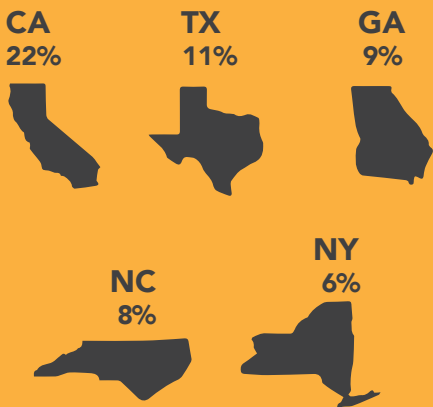

MIAMI & FT. LAUDERDALE

2018 Moves Using Professional Full-Service Movers

REASON FOR MOVING

HEAD OF HOUSEHOLD AGE

18-34 35-44 45-54 55-64 65-74 75+

INBOUND

OUTBOUND

HOUSEHOLD SIZE

1 2 3+

AVG. INCOME

MOVING FROM

MOVE WAS WITHIN FL

MOVING TO