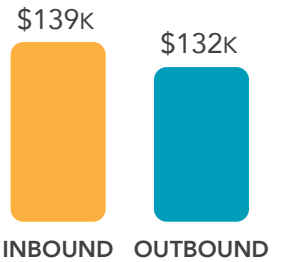

MIAMI & FT. LAUDERDALE

2018 Moves Using Professional Full-Service Movers

REASON FOR MOVING

HEAD OF HOUSEHOLD AGE

18-34 35-44 45-54 55-64 65-74 75+

INBOUND

OUTBOUND

HOUSEHOLD SIZE

1 2 3+

AVG. INCOME

MOVING FROM

MOVE WAS WITHIN FL

MOVING TO