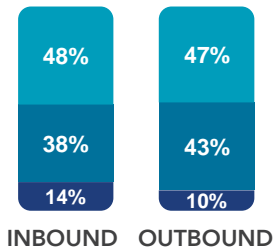

MIAMI & FT. LAUDERDALE

2018 Moves Using Professional Full-Service Movers

REASON FOR MOVING

HEAD OF HOUSEHOLD AGE

18-34 35-44 45-54 55-64 65-74 75+

INBOUND

OUTBOUND

HOUSEHOLD SIZE

1 2 3+

AVG. INCOME

MOVING FROM

MOVE WAS WITHIN FL

MOVING TO